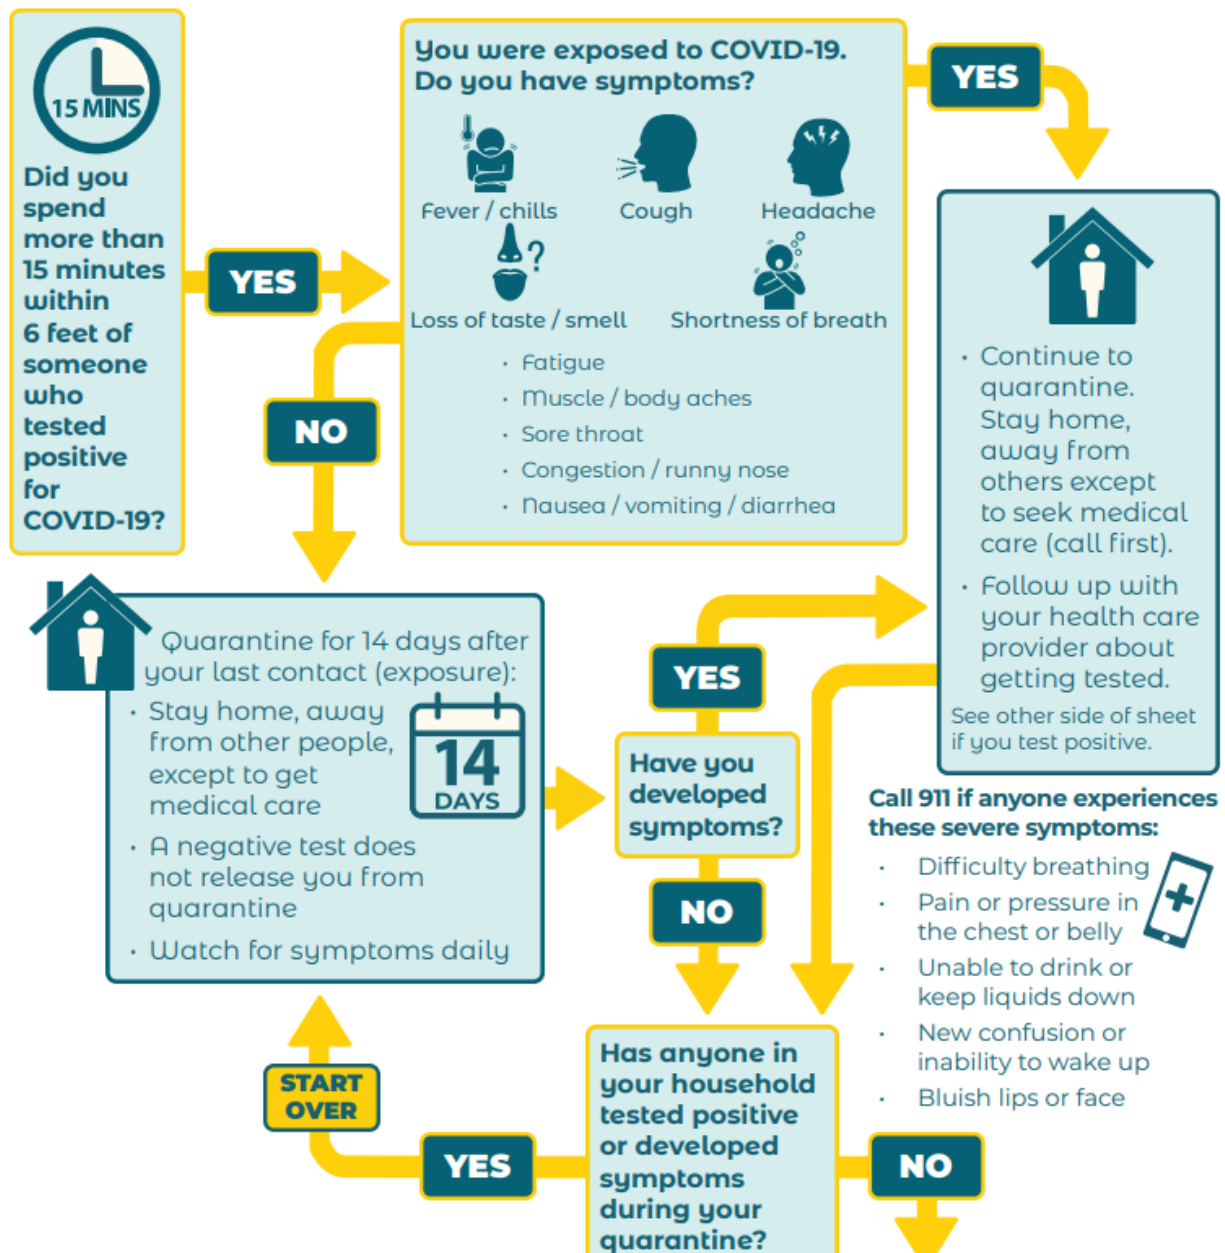

PASSPORT TO LANGUAGES

"Kindness Connects Us All"

Exposed to COVID-19? Quarantine.

0908-2020 ENGLISH

After 14 days from your last exposure, you can leave your house and return to work. Keep protecting yourself and others.

Have COVID-19? Isolate.

0908-2020 ENGLISH